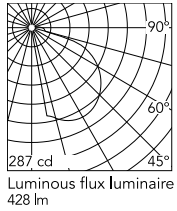

Physical

Colour	Forest Green
Orientation	Fixed
Net weight (kg)	0.88
Package height (mm)	245
Package width (mm)	175
Package length (mm)	35
IP internal	65

Download

[Mounting instructions](#)  ZIP

Photometric Files

[LDT / IES](#)  ZIP

Technical Drawings

[2D](#)  ZIP

[3D](#)  ZIP

Ecodesign and Energy Labelling

This product contains a light source of energy efficiency class F

Schematic light drawing

Beam Angle: 63°