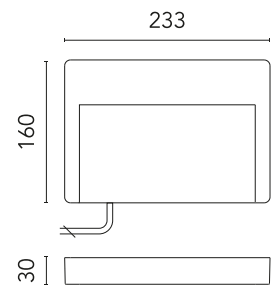

FLOS

FA52701312 Forest Green

Hyperion

Designed by FLOS Outdoor, 2012

LED source included. Remote electrical power supply 24V dc to be ordered separately. Equipped with a 300 mm protruding section of neoprene cable and a kit with crimpable connectors and adhesive heat-shrinkable sleeves that guarantee the tightness of the connection. Optional accessories: satin aluminum reflector to increase the luminous flux; 500mm tall, extruded post for the bollard version. Anchor plate to be recessed with mortar needs to be ordered separately. Dimmable.

Are you a professional and your project needs consulting and support?

[BOOK AN APPOINTMENT](#)

Main specifications

EAN	8054793649399
Mounting	Wall
Environments	Outdoor wet location
Light source type	LED
Light sources included	Yes
LED type	Power LED
Number of lamps	1
Power (W)	6
System power (W)	7.5
Source flux (lm)	795
Lumen Output (lm)	428

Physical

Colour	Forest Green
Orientation	Fixed
Net weight (kg)	0.88
Package height (mm)	245
Package width (mm)	175
Package length (mm)	35
IP internal	65

Download

[Mounting instructions](#)  ZIP

Photometric Files