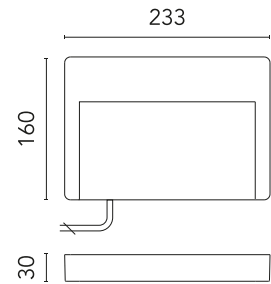

FLOS

FA52701306 Grey

Hyperion

Designed by FLOS Outdoor, 2012

LED source included. Remote electrical power supply 24V dc to be ordered separately. Equipped with a 300 mm protruding section of neoprene cable and a kit with crimpable connectors and adhesive heat-shrinkable sleeves that guarantee the tightness of the connection. Optional accessories: satin aluminum reflector to increase the luminous flux; 500mm tall, extruded post for the bollard version. Anchor plate to be recessed with mortar needs to be ordered separately. Dimmable.

Are you a professional and your project needs consulting and support?

[BOOK AN APPOINTMENT](#)

Main specifications

EAN	8054793649382
Mounting	Wall
Environments	Outdoor wet location
Light source type	LED
Light sources included	Yes
LED type	Power LED
Number of lamps	1
Power (W)	6
System power (W)	7.5
Source flux (lm)	795
Lumen Output (lm)	428

Physical

Colour	Grey
Orientation	Fixed
Net weight (kg)	0.88
Package height (mm)	245
Package width (mm)	175
Package length (mm)	35
IP internal	65

Download

[Mounting instructions](#)  ZIP

Photometric Files

[LDT / IES](#)  ZIP

Technical Drawings

[2D](#)  ZIP

[3D](#)  ZIP

Ecodesign and Energy Labelling

This product contains a light source of energy efficiency class F

Schematic light drawing

Beam Angle: 63°

h(m)	E(lx)	D(m)
1	236	2.97
2	59	5.94
3	26	8.91
4	15	11.88
5	9	14.85