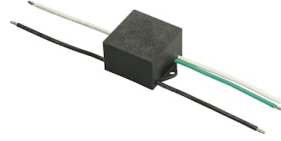

OPTIONAL Accessory

F990E00A000

S.P.D. (SURGE PROTECTION DEVICE)