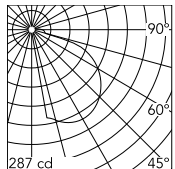

Physical

Colour	Grey
Orientation	Fixed
Net weight (kg)	0.88
Package height (mm)	245
Package width (mm)	175
Package length (mm)	35
IP internal	65

Download

[Mounting instructions](#)  ZIP

Photometric Files

[LDT / IES](#)  ZIP

Technical Drawings

[2D](#)  ZIP

[3D](#)  ZIP

Ecodesign and Energy Labelling

This product contains a light source of energy efficiency class F

Schematic light drawing

Beam Angle: 63°

h(m)	E(lx)	D(m)
1	236	2.97
2	59	5.94
3	26	8.91
4	15	11.88
5	9	14.85