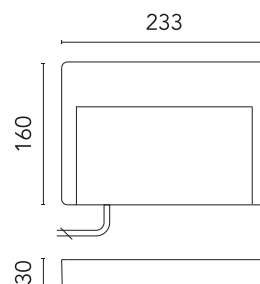

Are you a professional and your project needs consulting and support?

[BOOK AN APPOINTMENT](#)

Main specifications

EAN	8054793649368
Mounting	Wall
Environments	Outdoor wet location
Light source type	LED
Light sources included	Yes
LED type	Power LED
Number of lamps	1
Power (W)	6
System power (W)	7.5
Source flux (lm)	835
Lumen Output (lm)	442

Physical

Colour	Anthracite
Orientation	Fixed
Net weight (kg)	0.88
Package height (mm)	245
Package width (mm)	175
Package length (mm)	35
IP internal	65

Download

[Mounting instructions](#)  ZIP

Photometric Files