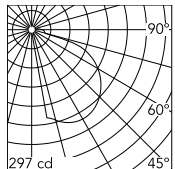

Physical

Colour	Anthracite
Orientation	Fixed
Net weight (kg)	0.88
Package height (mm)	245
Package width (mm)	175
Package length (mm)	35
IP internal	65

Download

[Mounting instructions](#)  ZIP

Photometric Files

[LDT / IES](#)  ZIP

Technical Drawings

[2D](#)  ZIP

[3D](#)  ZIP

Ecodesign and Energy Labelling

This product contains a light source of energy efficiency class F

Schematic light drawing

Beam Angle: 63°