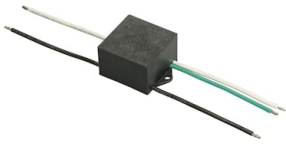

FLOS

FA52701233 Anthracite

Hyperion

Designed by FLOS Outdoor, 2012

LED source included. Remote electrical power supply 24V dc to be ordered separately. Equipped with a 300 mm protruding section of neoprene cable and a kit with crimpable connectors and adhesive heat-shrinkable sleeves that guarantee the tightness of the connection. Optional accessories: satin aluminum reflector to increase the luminous flux; 500mm tall, extruded post for the bollard version. Anchor plate to be recessed with mortar needs to be ordered separately. Dimmable.

[LDT / IES](#)  ZIP

Technical Drawings

[2D](#)  ZIP

[3D](#)  ZIP

Ecodesign and Energy Labelling

This product contains a light source of energy efficiency class F

Schematic light drawing

Beam Angle: 63°

h(m)	E(lx)	D(m)
1	244	2.97
2	61	5.94
3	27	8.91
4	15	11.88
5	10	14.85

Luminous flux luminaire
442 lm

Photometric

Light distribution	Asymmetric
CCT (K)	4000
CRI>	80
Extreme cut off	No

Electrical

Insulation class	III
Main voltage (Vac)	24
Power supply	Remote excluded
Dimmable	Yes
Power supply type	Non Dimmable, Dimmable 1-10V, Dimmable DALI 1
Dimming interface	Remote Dimmable (Dimmer Not Included)
Emergency	No

Notes

Please check with your referent person in our Front Office if a code modification is needed to meet the required certification compliance

Accessories & Power Supply

OPTIONAL
Accessory

F990E00A000

S.P.D. (SURGE PROTECTION
DEVICE)