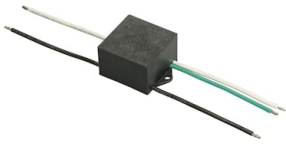

FLOS

FA52701230 Black

Hyperion

Designed by FLOS Outdoor, 2012

LED source included. Remote electrical power supply 24V dc to be ordered separately. Equipped with a 300 mm protruding section of neoprene cable and a kit with crimpable connectors and adhesive heat-shrinkable sleeves that guarantee the tightness of the connection. Optional accessories: satin aluminum reflector to increase the luminous flux; 500mm tall, extruded post for the bollard version. Anchor plate to be recessed with mortar needs to be ordered separately. Dimmable.

Light distribution	Asymmetric
CCT (K)	4000
CRI>	80
Extreme cut off	No

Electrical

Insulation class	III
Main voltage (Vac)	24
Power supply	Remote excluded
Dimmable	Yes
Power supply type	Non Dimmable, Dimmable 1-10V, Dimmable DALI 1
Dimming interface	Remote Dimmable (Dimmer Not Included)
Emergency	No

Notes

Please check with your referent person in our Front Office if a code modification is needed to meet the required certification compliance

Accessories & Power Supply

OPTIONAL
Accessory

F990E00A000

S.P.D. (SURGE PROTECTION
DEVICE)