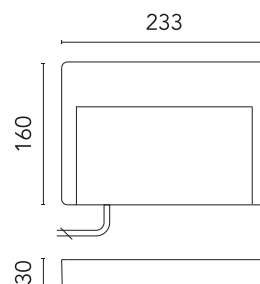

FLOS

FA52701218 Deep Brown

Hyperion

Designed by FLOS Outdoor, 2012

LED source included. Remote electrical power supply 24V dc to be ordered separately. Equipped with a 300 mm protruding section of neoprene cable and a kit with crimpable connectors and adhesive heat-shrinkable sleeves that guarantee the tightness of the connection. Optional accessories: satin aluminum reflector to increase the luminous flux; 500mm tall, extruded post for the bollard version. Anchor plate to be recessed with mortar needs to be ordered separately. Dimmable.

Are you a professional and your project needs consulting and support?

[BOOK AN APPOINTMENT](#)

Main specifications

EAN	8054793649344
Mounting	Wall
Environments	Outdoor wet location
Light source type	LED
Light sources included	Yes
LED type	Power LED
Number of lamps	1
Power (W)	6
System power (W)	7.5
Source flux (lm)	835
Lumen Output (lm)	442

Physical

Colour	Deep Brown
Orientation	Fixed
Net weight (kg)	0.88
Package height (mm)	245
Package width (mm)	175
Package length (mm)	35
IP internal	65

Download

[Mounting instructions](#)  ZIP

Photometric Files