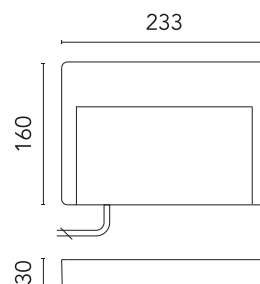

FLOS

FA52701212 Forest Green

Hyperion

Designed by FLOS Outdoor, 2012

LED source included. Remote electrical power supply 24V dc to be ordered separately. Equipped with a 300 mm protruding section of neoprene cable and a kit with crimpable connectors and adhesive heat-shrinkable sleeves that guarantee the tightness of the connection. Optional accessories: satin aluminum reflector to increase the luminous flux; 500mm tall, extruded post for the bollard version. Anchor plate to be recessed with mortar needs to be ordered separately. Dimmable.

Are you a professional and your project needs consulting and support?

[BOOK AN APPOINTMENT](#)

Main specifications

EAN	8054793649337
Mounting	Wall
Environments	Outdoor wet location
Light source type	LED
Light sources included	Yes
LED type	Power LED
Number of lamps	1
Power (W)	6
System power (W)	7.5
Source flux (lm)	835
Lumen Output (lm)	442

Physical

Colour	Forest Green
Orientation	Fixed
Net weight (kg)	0.88
Package height (mm)	245
Package width (mm)	175
Package length (mm)	35
IP internal	65

Download

[Mounting instructions](#) ZIP

Photometric Files