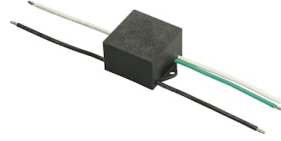

OPTIONAL
Accessory

F990E00A000

S.P.D. (SURGE PROTECTION DEVICE)