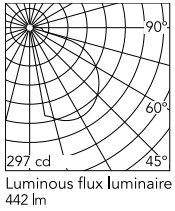

Schematic light drawing

Photometric

Light distribution	Asymmetric
CCT (K)	4000
CRI>	80
Extreme cut off	No

Electrical

Insulation class	III
Main voltage (Vac)	24
Power supply	Remote excluded
Dimmable	Yes
Power supply type	Non Dimmable, Dimmable 1-10V, Dimmable DALI 1
Dimming interface	Remote Dimmable (Dimmer Not Included)
Emergency	No

Notes

Please check with your referent person in our Front Office if a code modification is needed to meet the required certification compliance