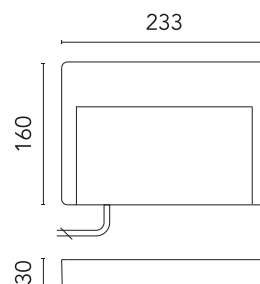

LED source included. Remote electrical power supply 24V dc to be ordered separately. Equipped with a 300 mm protruding section of neoprene cable and a kit with crimpable connectors and adhesive heat-shrinkable sleeves that guarantee the tightness of the connection. Optional accessories: satin aluminum reflector to increase the luminous flux; 500mm tall, extruded post for the bollard version. Anchor plate to be recessed with mortar needs to be ordered separately. Dimmable.

Are you a professional and your project needs consulting and support?

[BOOK AN APPOINTMENT](#)