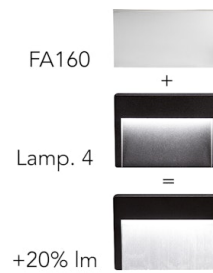

Physical

Colour	Deep Brown
Orientation	Fixed
Net weight (kg)	0.88
Package height (mm)	245
Package width (mm)	175
Package length (mm)	35
IP internal	65

Download

[Mounting instructions](#)  ZIP

Photometric Files

Accessories & Power Supply

OPTIONAL
Accessory

F990E00A000

S.P.D. (SURGE PROTECTION
DEVICE)

OPTIONAL
Accessory

FA247

Base Plate and Fixing Bolts
Hyperion pole

OPTIONAL
Accessory