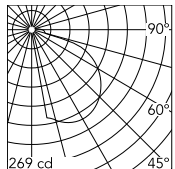

Physical

Colour	Deep Brown
Orientation	Fixed
Net weight (kg)	0.88
Package height (mm)	245
Package width (mm)	175
Package length (mm)	35
IP internal	65

Download

[Mounting instructions](#)  ZIP

Photometric Files

[LDT / IES](#)  ZIP

Technical Drawings

[2D](#)  ZIP

[3D](#)  ZIP

Schematic light drawing

Beam Angle:	63°		
h(m)	E(lx)	D(m)	
1	222	2.97	
2	55	5.94	
3	25	8.91	
4	14	11.88	
5	9	14.85	

Photometric

Lighting type	Direct
Light distribution	Asymmetric
CCT (K)	2700
CRI>	80
Extreme cut off	No