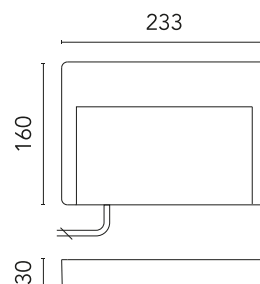

FLOS

FA52700518 Deep Brown

Hyperion

Designed by FLOS Outdoor, 2012

Hyperion 230V. LED source included. Electrical power supply 220-240V ON/OFF. Equipped with a 200 mm protruding section of neoprene cable and a kit with crimpable connectors and adhesive heat-shrinkable sleeves that guarantee the tightness of the connection. Optional accessories: satin aluminum reflector to increase the luminous flux; 500mm tall, extruded post for the bollard version. Anchor plate to be recessed with mortar needs to be ordered separately.

Are you a professional and your project needs consulting and support?

[BOOK AN APPOINTMENT](#)

Main specifications

EAN	8054793649283
Mounting	Wall
Environments	Outdoor wet location
Light source type	LED
Light sources included	Yes
LED type	Power LED
Number of lamps	1
Power (W)	6
System power (W)	10
Source flux (lm)	739
Lumen Output (lm)	401

Physical

Colour	Deep Brown
Orientation	Fixed
Net weight (kg)	0.88
Package height (mm)	245
Package width (mm)	175
Package length (mm)	35
IP internal	65

Download

[Mounting instructions](#)  ZIP

Photometric Files

[LDT / IES](#)  ZIP

Technical Drawings

[2D](#)  ZIP

[3D](#)  ZIP

Schematic light drawing

Beam Angle:	63°		
h(m)	E(lx)	D(m)	
1	222	2.97	
2	55	5.94	
3	25	8.91	
4	14	11.88	
5	9	14.85	

Photometric

Lighting type	Direct
Light distribution	Asymmetric
CCT (K)	2700
CRI>	80
Extreme cut off	No