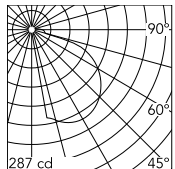

Physical

Colour	Deep Brown
Orientation	Fixed
Net weight (kg)	0.88
Package height (mm)	245
Package width (mm)	175
Package length (mm)	35
IP internal	65

Download

[Mounting instructions](#)  ZIP

Photometric Files

[LDT / IES](#)  ZIP

Technical Drawings

[2D](#)  ZIP

[3D](#)  ZIP

Schematic light drawing

Beam Angle: 63°

h(m)	E(lx)	D(m)
1	236	2.97
2	59	5.94
3	26	8.91
4	15	11.88
5	9	14.85

Luminous flux luminaire
428 lm