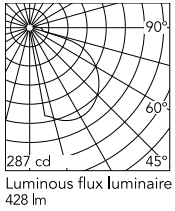

Schematic light drawing

Photometric

Lighting type	Direct
Light distribution	Asymmetric
CCT (K)	3000
CRI>	80
Extreme cut off	No

Electrical

Insulation class	II
Frequency (Hz)	50/60
Main voltage (Vac)	220-240
Power supply	Integrated
Dimmable	No
Power supply type	Non Dimmable
Dimming interface	Not Dimmable
Emergency	No