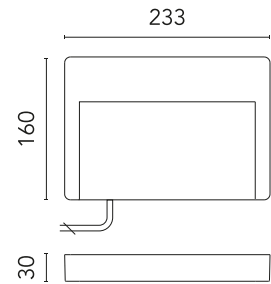

## Hyperion

Designed by FLOS Outdoor, 2012

Hyperion 230V. LED source included. Electrical power supply 220-240V ON/OFF. Equipped with a 200 mm protruding section of neoprene cable and a kit with crimpable connectors and adhesive heat-shrinkable sleeves that guarantee the tightness of the connection. Optional accessories: satin aluminum reflector to increase the luminous flux; 500mm tall, extruded post for the bollard version. Anchor plate to be recessed with mortar needs to be ordered separately.

### Physical

Colour	Grey
Orientation	Fixed
Net weight (kg)	0.88
Package height (mm)	245
Package width (mm)	175
Package length (mm)	35
IP internal	65