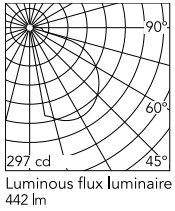

Physical

Colour	Anthracite
Orientation	Fixed
Net weight (kg)	0.88
Package height (mm)	245
Package width (mm)	175
Package length (mm)	35
IP internal	65

Download

[Mounting instructions](#)  ZIP

Photometric Files

[LDT / IES](#)  ZIP

Technical Drawings

[2D](#)  ZIP

[3D](#)  ZIP

Schematic light drawing

Photometric

Lighting type	Direct
Light distribution	Asymmetric
CCT (K)	4000
CRI>	80
Extreme cut off	No

Electrical