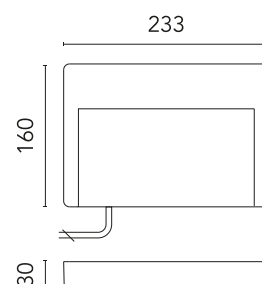

FLOS

FA52700233 Anthracite

Hyperion

Designed by FLOS Outdoor, 2012

Hyperion 230V. LED source included. Electrical power supply 220-240V ON/OFF. Equipped with a 200 mm protruding section of neoprene cable and a kit with crimpable connectors and adhesive heat-shrinkable sleeves that guarantee the tightness of the connection. Optional accessories: satin aluminum reflector to increase the luminous flux; 500mm tall, extruded post for the bollard version. Anchor plate to be recessed with mortar needs to be ordered separately.

Are you a professional and your project needs consulting and support?

[BOOK AN APPOINTMENT](#)

Main specifications

EAN	8054793649054
Mounting	Wall
Environments	Outdoor wet location
Light source type	LED
Light sources included	Yes
LED type	Power LED
Number of lamps	1
Power (W)	6
System power (W)	10
Source flux (lm)	835
Lumen Output (lm)	442

Physical

Colour	Anthracite
Orientation	Fixed
Net weight (kg)	0.88
Package height (mm)	245
Package width (mm)	175
Package length (mm)	35
IP internal	65

Download

[Mounting instructions](#)  ZIP

Photometric Files

[LDT / IES](#)  ZIP

Technical Drawings

[2D](#)  ZIP

[3D](#)  ZIP

Schematic light drawing

Photometric

Lighting type	Direct
Light distribution	Asymmetric
CCT (K)	4000
CRI>	80
Extreme cut off	No

Electrical