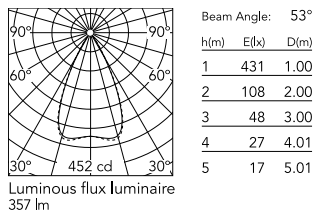

Physical

Colour	Deep Brown
Orientation	Adjustable
Longitudinal tilting (°)	180
Net weight (kg)	0.94
Package height (mm)	140
Package width (mm)	180
Package length (mm)	135
IP internal	65

Download

[Mounting instructions](#) ZIP

Schematic light drawing

Photometric

Lighting type	Direct
Light distribution	Symmetric
CCT (K)	3000
CRI>	80
Beam angle C0-180 (°)	54
Beam angle C90-270 (°)	54
Extreme cut off	No

Electrical

Insulation class	III
Frequency (Hz)	50/60
Main voltage (Vac)	24
Power supply	Remote excluded
Dimmable	No
Power supply type	Non Dimmable
Dimming interface	Not Dimmable
Emergency	No