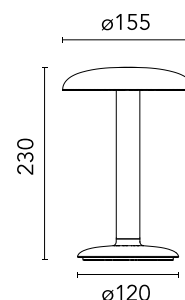

Are you a professional and your project needs consulting and support?

[BOOK AN APPOINTMENT](#)

Main specifications

Mounting	Table
Light source type	LED
Light sources included	Yes
LED type	Top LED
Lamp category	LED
Number of lamps	1
Power (W)	2.5
System power (W)	2.5
Source flux (lm)	221
Lumen Output (lm)	159
Efficacy (lm/W)	69

Physical

Colour	Lacquered Brown
Length (mm)	155
Cord colour	Black
Cord length (mm)	1200
Net weight (kg)	0.78
Package height (mm)	36
Package width (mm)	21
Package length (mm)	21
Package volume (m3)	0.02
IP internal	54