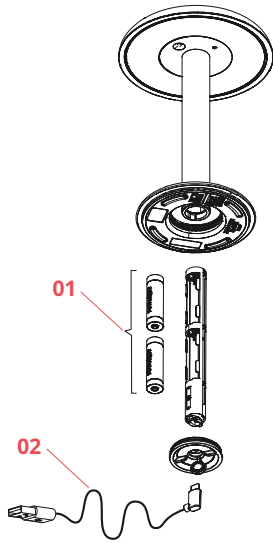

Notes

Product Battery autonomy: 100% - 6 hours / 50% - 10 hours / 25% - 18 hours.
Batteries included. USB-A / USB-C Cable included. Adapter 5V, min 2A not included.

Accessories & Power Supply

REQUIRED

RF27576

Gaku Adapter 5V. Min 2A. EUR /
USA / UK

Spare Parts

- | | | |
|-----|--|------------|
| 02. | Cable for Gustave Residential
USB-A/USB-C | 08.0761.14 |
| 02. | Cable for Gustave Residential
USB-A/USB-C | 08.0761.30 |