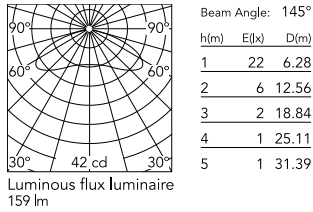

Physical

Colour	Lacquered Brown
Length (mm)	155
Cord colour	Black
Cord length (mm)	1200
Net weight (kg)	0.78
Package height (mm)	36
Package width (mm)	21
Package length (mm)	21
Package volume (m3)	0.02
IP internal	54

 Replaceable (LED only) light source by a professional

 Replaceable control gear by an end-user

Schematic light drawing

Photometric

Lighting type	Direct
Light distribution	Roto symmetric
CCT (K)	2700
CRI>	90
McAdam steps (SDCM)	3
Rf fidelity index	93
Rg gamut index	100
Beam angle C0-180 (°)	144
Beam angle C90-270 (°)	144