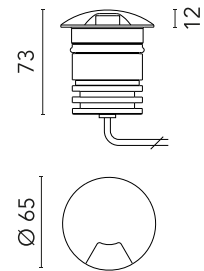

FLOS

FA51824212 Forest Green

Gobi 65 Mono

Designed by FLOS Outdoor, 2013

LED source included. 24V dc remote electric power supply to be ordered separately. Requires a junction box to be ordered separately. The luminaire is equipped with a protruding, 200 mm cable with an integrated H2O STOP connection system and a wiring kit with crimp connectors and adhesive heat-shrink tubing guaranteeing the water tightness of the connection. Adjustable light intensity version available upon request.

Physical

Colour	Forest Green
Orientation	Fixed
Net weight (kg)	0.38
Package height (mm)	134
Package width (mm)	70
Package length (mm)	83
IP internal	67
IP external	66

Download

Mounting instructions [ZIP](#)