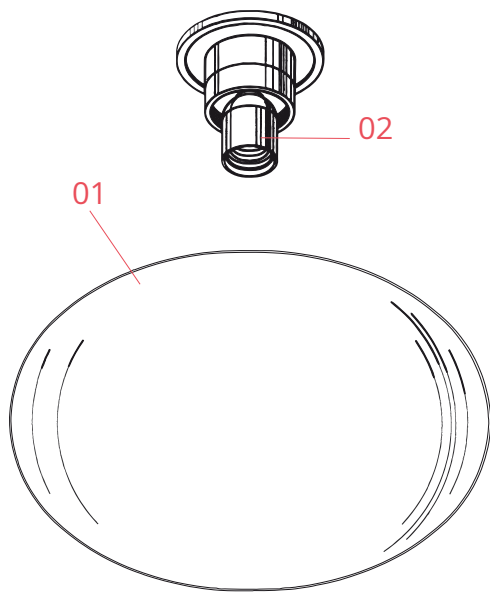

FLOS

FU302800 White

Glo-Ball Ceiling 2

Designed by Jasper Morrison, 1999

Halogen - 250W

Part of the popular Glo-Ball Series, the Glo-Ball C ceiling mounted fixture was created by designer Jasper Morrison. Its shape invokes the radiant calm of a full moon. The Glo-Ball C's diffuser is made of externally acid-etched, hand-blown, flashed opaline glass and a die-cast aluminum threaded ring nut with alodine plating finish. The lamp includes a 30% fiberglass reinforced injection-molded polyamide ceiling fitting and a grey-painted die-case. See the entire Glo-Ball Collection. Inspiration behind the design: Inspired by the soft and serene glow of a full moon in a clear sky, Jasper Morrison created the Glo Ball series to illuminate the otherworldly magic of the night. Models: C1 - Small - 5.5lbs : 10.6" H , 13" Diameter C2 - Large - 11.2lbs : 14.2" H, 17.7" Diameter If you are looking for a smaller size, see Glo-Ball Zero Ceiling & Wall Lamp - 2.2lbs : 6.3" H, 7.5" Diameter

Physical

Color	White
Length (in)	17.72
Net weight (lb)	8.82
Gross weight (lb)	16.18
Package volume (in)	8077.68
IP internal	40

Download

[Mounting instructions](#)

Photometric

Lighting type	Total
Light distribution	Symmetric
Extreme cut off	No

NOT INCLUDED

RF35739

14W E26 120V T38 3000K Led
Lamp

Spare Parts

- | | | |
|-----|-----------------------------------|----------|
| 01. | Glo-Ball opal diffuser. Grey Base | F3055061 |
| 02. | Porcelain E26 Lamp holder | RF34592 |