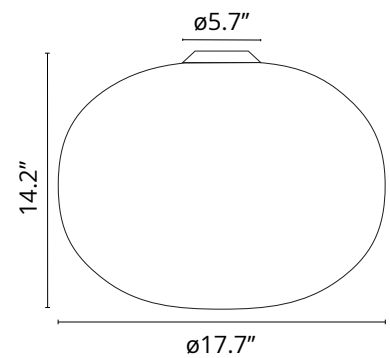

FLOS

FU302800 White

Glo-Ball Ceiling 2

Designed by Jasper Morrison, 1999

Halogen - 250W

Part of the popular Glo-Ball Series, the Glo-Ball C ceiling mounted fixture was created by designer Jasper Morrison. Its shape invokes the radiant calm of a full moon. The Glo-Ball C's diffuser is made of externally acid-etched, hand-blown, flashed opaline glass and a die-cast aluminum threaded ring nut with alodine plating finish. The lamp includes a 30% fiberglass reinforced injection-molded polyamide ceiling fitting and a grey-painted die-case. See the entire Glo-Ball Collection. Inspiration behind the design: Inspired by the soft and serene glow of a full moon in a clear sky, Jasper Morrison created the Glo Ball series to illuminate the otherworldly magic of the night. Models: C1 - Small - 5.5lbs : 10.6" H , 13" Diameter C2 - Large - 11.2lbs : 14.2" H, 17.7" Diameter If you are looking for a smaller size, see Glo-Ball Zero Ceiling & Wall Lamp - 2.2lbs : 6.3" H, 7.5" Diameter

Physical

Color	White
Length (in)	17.72
Net weight (lb)	8.82
Gross weight (lb)	16.18
Package volume (in)	8077.68
IP internal	40

Download

[Mounting instructions](#)

Photometric

Lighting type	Total
Light distribution	Symmetric
Extreme cut off	No