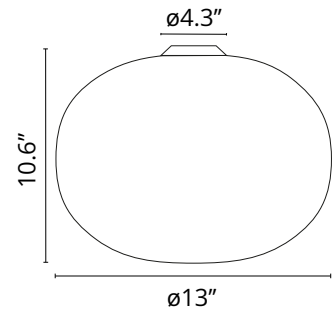

FLOS

FU302300 White

Glo-Ball Ceiling 1

Designed by Jasper Morrison, 1999

Halogen - 150W

Part of the popular Glo-Ball Series, the Glo-Ball C ceiling mounted fixture was created by designer Jasper Morrison. Its shape invokes the radiant calm of a full moon. The Glo-Ball C's diffuser is made of externally acid-etched, hand-blown, flashed opaline glass and a die-cast aluminum threaded ring nut with alodine plating finish. The lamp includes a 30% fiberglass reinforced injection-molded polyamide ceiling fitting and a grey-painted die-case. See the entire Glo-Ball Collection. Inspiration behind the design: Inspired by the soft and serene glow of a full moon in a clear sky, Jasper Morrison created the Glo Ball series to illuminate the otherworldly magic of the night. Models: C1 - Small - 5.5lbs : 10.6" H , 13" Diameter C2 - Large - 11.2lbs : 14.2" H, 17.7" Diameter If you are looking for a smaller size, see Glo-Ball Zero Ceiling & Wall Lamp - 2.2lbs : 6.3" H, 7.5" Diameter

Physical

Color	White
Length (in)	12.99
Net weight (lb)	5.84
Gross weight (lb)	10.25
Package volume (in)	4218.28
IP internal	40

Download

[Mounting instructions](#)

Photometric

Lighting type	Total
Light distribution	Symmetric
Extreme cut off	No