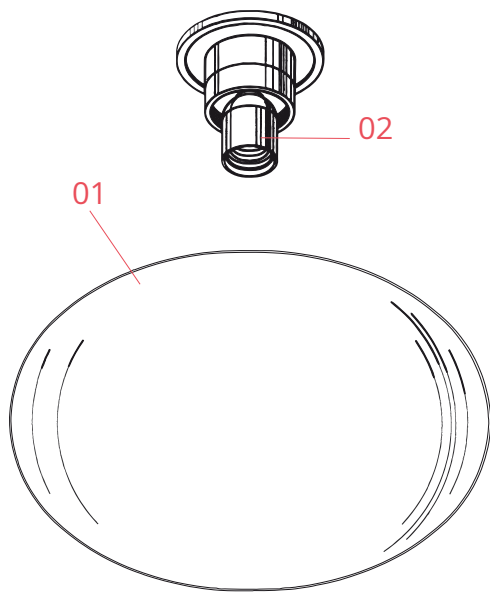

FLOS

FU302300 White

Glo-Ball Ceiling 1

Designed by Jasper Morrison, 1999

Halogen - 150W

Part of the popular Glo-Ball Series, the Glo-Ball C ceiling mounted fixture was created by designer Jasper Morrison. Its shape invokes the radiant calm of a full moon. The Glo-Ball C's diffuser is made of externally acid-etched, hand-blown, flashed opaline glass and a die-cast aluminum threaded ring nut with alodine plating finish. The lamp includes a 30% fiberglass reinforced injection-molded polyamide ceiling fitting and a grey-painted die-case. See the entire Glo-Ball Collection. Inspiration behind the design: Inspired by the soft and serene glow of a full moon in a clear sky, Jasper Morrison created the Glo Ball series to illuminate the otherworldly magic of the night. Models: C1 - Small - 5.5lbs : 10.6" H , 13" Diameter C2 - Large - 11.2lbs : 14.2" H, 17.7" Diameter If you are looking for a smaller size, see Glo-Ball Zero Ceiling & Wall Lamp - 2.2lbs : 6.3" H, 7.5" Diameter

Physical

Color	White
Length (in)	12.99
Net weight (lb)	5.84
Gross weight (lb)	10.25
Package volume (in)	4218.28
IP internal	40

Download

[Mounting instructions](#)

Photometric

Lighting type	Total
Light distribution	Symmetric
Extreme cut off	No

NOT INCLUDED

RF35739

14W E26 120V T38 3000K Led
Lamp

Spare Parts

- | | | |
|-----|-----------------------------------|----------|
| 01. | Glo-Ball opal diffuser. Grey Base | F3050061 |
| 02. | Porcelain E26 Lamp holder | RF34592 |