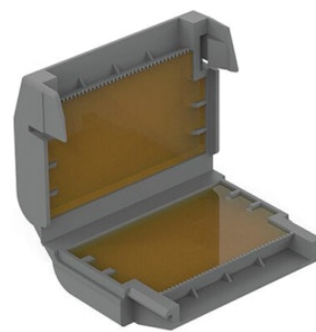

FLOS

F990C110000

Gelbox IPX8 for splicing connectors

Designed by FLOS Outdoor

Are you a professional and your project needs consulting and support?

[BOOK AN APPOINTMENT](#)

Main specifications

EAN 8054793604848

Physical

Net weight (kg) 0.08

Package height (mm) 22

Package width (mm) 42

Package length (mm) 49

Photometric

Extreme cut off No