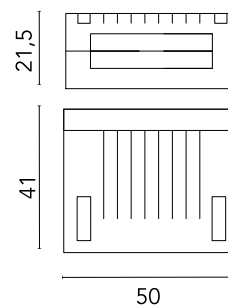

FLOS

F990C110000

Gelbox IPX8 for splicing connectors

Designed by FLOS Outdoor

Are you a professional and your project needs consulting and support?

[BOOK AN APPOINTMENT](#)

Main specifications

EAN 8054793604848

Physical

Net weight (kg) 0.08

Package height (mm) 22

Package width (mm) 42

Package length (mm) 49

Photometric

Extreme cut off No