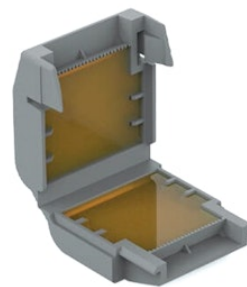

# FLOS

F990C100000

## Gelbox IPX8 for splicing connectors

Designed by FLOS Outdoor

Are you a professional and your project needs consulting and support?

[BOOK AN APPOINTMENT](#)