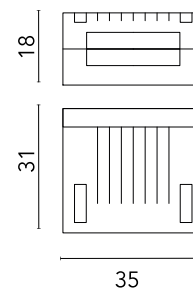

### Physical

Net weight (kg) 0.08

Package height (mm) 18

Package width (mm) 35

Package length (mm) 31