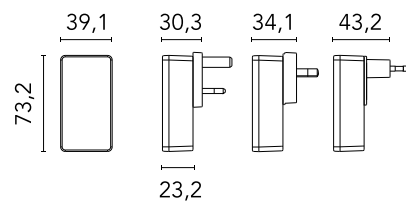

### Physical

Colour Black

Net weight (kg) 0.11

Package height (mm) 50

Package width (mm) 90

Package length (mm) 130