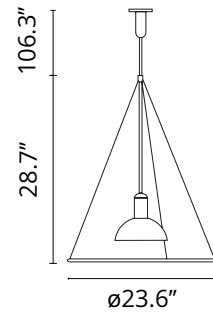

FLOS

■ FU250030 Black

Frisbi

Designed by Achille Castiglioni, 1978

Incandescent - 100W

Its name invokes the iconic toy best played in a park, but this light is seriously smart. Offering three types of illumination-diffused, direct, and reflected-the 1978 Frisbi creation doubles down designed Achille Castiglioni's ability to play with the power of illusion. Three barely-there, fine steel cables suspend the opal acrylic diffuser, making it appear as if it is floating. A black metal stem and wire mesh basket assembly secure the reflector to its power cord. Inspiration behind the design: The work of Achille Castiglioni challenges us to look with renewed wonder at the objects that we see everyday. Like his other work, Frisbi inspires by astounding, changing our perspective in a way that blends fantasy with function.

Are you a professional and your project needs consulting and support?

[BOOK AN APPOINTMENT](#)

Main specifications

EAN	8059607028391
Mounting	Suspension
Environments	Indoor dry location
Light Source Type	Bulb
Light sources included	No
Lamp category	Incandescent
Lamp type	A
Lamp holders	E26
Number of lamps	1
Power (W)	100

Physical

Color	Black
Length (in)	23.62
Cord color	Black
Cord length (in)	106.299
Canopy color	Black
Canopy height (in)	4.370
Net weight (lb)	5.95
Gross weight (lb)	11.9
Package height (in)	6.69
Package width (in)	25.79
Package length (in)	25.79
Package volume (in)	4498.69
IP internal	20