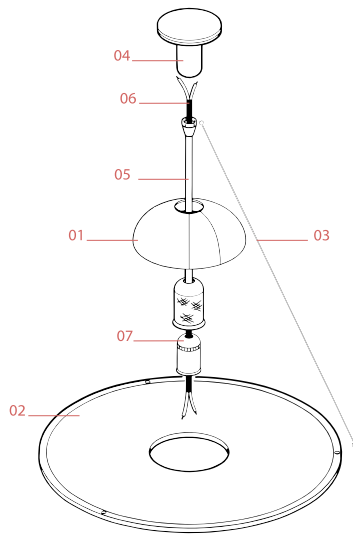

Physical

Color	Black
Length (in)	23.62
Cord color	Black
Cord length (in)	106.299
Canopy color	Black
Canopy height (in)	4.370
Net weight (lb)	5.95
Gross weight (lb)	11.9
Package height (in)	6.69
Package width (in)	25.79
Package length (in)	25.79
Package volume (in)	4498.69
IP internal	20

Bulbs

NOT INCLUDED

RF36087

Cristal LED Lamp 13W E26 120V

2700K R80 - Dimmable

Spare Parts

- | | | |
|-----|--|-----------|
| 01. | Frisbi Reflector | RF01440 |
| 02. | Frisbi Plexiglass diffuser | RF05806 |
| 03. | Frisbi steel wires (3 pieces) | RF06823 |
| 04. | Frisbi Ceiling Rose | RFU250010 |
| 05. | Frisbi Grid Support With Stem,
13.12 ft Electrical Cable And
Lamp Holder | RF01324 |
| 06. | Frisibi Black Electrical Cable | RF29657 |
| 07. | Frisbi E26 Lampholder | RF14848 |