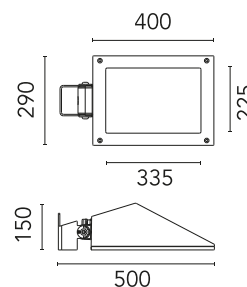

LED source included. Integrated electrical power supply 220-240V ON/OFF. Graduated fixing bracket included. Equipped with a M20x1.5 cable guide (for 7mmϕ<math><13\text{mm}</math> cables) and IP68 connector. To ensure the tightness of the cable guide it's recommended to use flexible electric cables suitable for exterior use. Optional accessories: posts and arms for mast mounting.