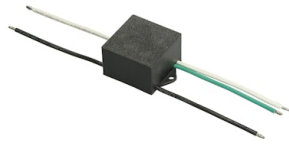

FLOS

FA972481433 Anthracite

Franco 3 Street Optic Power Led

Designed by FLOS Outdoor, 2007

LED source included. Integrated electrical power supply 220-240V ON/OFF. Graduated fixing bracket included. Equipped with a M20x1.5 cable guide (for 7mmϕ<math><13\text{mm}</math> cables) and IP68 connector. To ensure the tightness of the cable guide it's recommended to use flexible electric cables suitable for exterior use. Optional accessories: posts and arms for mast mounting.

Accessories & Power Supply

OPTIONAL
Pole

FA24833

Pole Ø76 mm h 3500 mm(with
Base)

OPTIONAL
Accessory

F990E00A000

S.P.D. (SURGE PROTECTION
DEVICE)

OPTIONAL
Pole