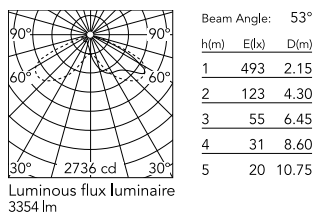

Schematic light drawing

Photometric

Lighting type	Direct
Light distribution	Asymmetric
CCT (K)	3000
CRI>	80
Extreme cut off	No

Electrical

Insulation class	I
Frequency (Hz)	50/60
Main voltage (Vac)	220-240
Power supply	Integrated
Dimmable	No
Power supply type	Non Dimmable
Dimming interface	Not Dimmable
Emergency	No

Ecodesign and Energy Labelling

This product contains a light source of energy efficiency class E

Replaceable (LED only) light source by a professional

Replaceable control gear by a professional

Notes

Please check with your referent person in our Front Office if a code modification is needed to meet the required certification compliance