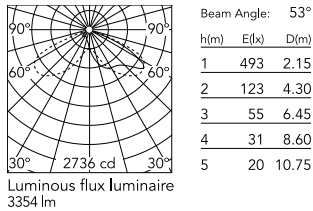

Physical

Colour	Black
Orientation	Adjustable
Longitudinal tilting (°)	117
Net weight (kg)	6.03
Package height (mm)	170
Package width (mm)	305
Package length (mm)	505
Package volume (m3)	0.03
IP internal	65
Drive Over	No

Download

[Mounting instructions](#)  ZIP

Photometric Files

[LDT / IES](#)  ZIP

Technical Drawings

[2D](#)  ZIP

[3D](#)  ZIP

Schematic light drawing