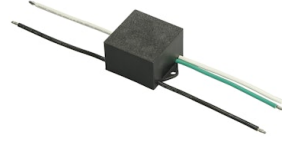

FLOS

FA972481418 Deep Brown

Franco 3 Street Optic Power Led

Designed by FLOS Outdoor, 2007

LED source included. Integrated electrical power supply 220-240V ON/OFF.
Graduated fixing bracket included. Equipped with a M20x1.5 cable guide (for 7mmϕ<math><13\text{mm}</math> cables) and IP68 connector. To ensure the tightness of the cable guide it's recommended to use flexible electric cables suitable for exterior use.
Optional accessories: posts and arms for mast mounting.

Accessories & Power Supply

OPTIONAL
Pole

FA25006

Pole Ø76 mm h 3500 mm (+500 mm In-ground)

OPTIONAL
Pole

FA24806

Pole Ø76 mm h 3500 mm(with Base)

OPTIONAL
Accessory

F990E00A000

S.P.D. (SURGE PROTECTION DEVICE)

OPTIONAL
Pole

FA414533

Pole Ø 102 mm h 4000 mm (+500 mm In-ground)

OPTIONAL
Bracket

FA11306

Pole Bracket Franco 2/Perseo 4 Ø 76 mm 500 mm Single