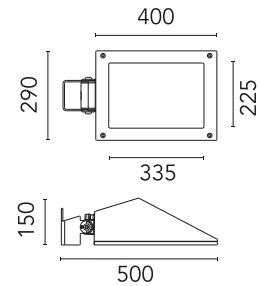

Are you a professional and your project needs consulting and support?

[BOOK AN APPOINTMENT](#)

Main specifications

EAN	8054793700717
Mounting	Ground
Light source type	LED
Light sources included	Yes
LED type	Power LED
Number of lamps	1
Power (W)	43
System power (W)	43
Source flux (lm)	5589
Lumen Output (lm)	3354

Physical

Colour	Deep Brown
Orientation	Adjustable
Longitudinal tilting (°)	117
Net weight (kg)	6.03
Package height (mm)	170
Package width (mm)	305
Package length (mm)	505
Package volume (m3)	0.03
IP internal	65
Drive Over	No

Download

Mounting instructions [ZIP](#)

Photometric Files

LDT / IES [ZIP](#)

Technical Drawings

2D [ZIP](#)

3D [ZIP](#)