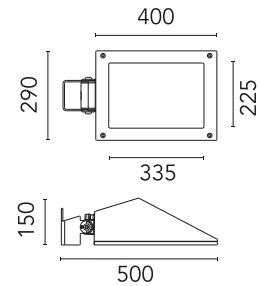

Are you a professional and your project needs consulting and support?

[BOOK AN APPOINTMENT](#)

Main specifications

EAN	8054793700687
Mounting	Ground
Light source type	LED
Light sources included	Yes
LED type	Power LED
Number of lamps	1
Power (W)	43
System power (W)	43
Source flux (lm)	5589
Lumen Output (lm)	3354

Physical

Colour	Forest Green
Orientation	Adjustable
Longitudinal tilting (°)	117
Net weight (kg)	6.03
Package height (mm)	170
Package width (mm)	305
Package length (mm)	505
Package volume (m3)	0.03
IP internal	65
Drive Over	No

Download

[Mounting instructions](#) ZIP

Photometric Files

[LDT / IES](#) ZIP

Technical Drawings

[2D](#) ZIP

[3D](#) ZIP