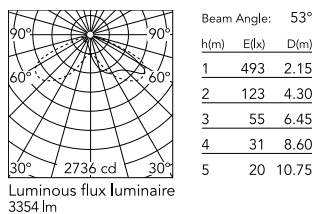

Schematic light drawing

Photometric

Lighting type	Direct
Light distribution	Asymmetric
CCT (K)	3000
CRI>	80
Extreme cut off	No

Electrical

Insulation class	I
Frequency (Hz)	50/60
Main voltage (Vac)	220-240
Power supply	Integrated
Dimmable	No
Power supply type	Non Dimmable
Dimming interface	Not Dimmable
Emergency	No