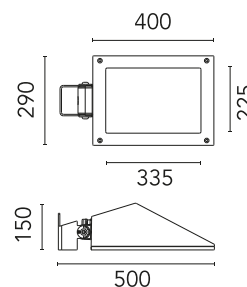

Are you a professional and your project needs consulting and support?

[BOOK AN APPOINTMENT](#)

Main specifications

EAN	8054793700625
Mounting	Ground
Light source type	LED
Light sources included	Yes
LED type	Power LED
Number of lamps	1
Power (W)	43
System power (W)	43
Source flux (lm)	5589
Lumen Output (lm)	3354

Physical

Colour	White
Orientation	Adjustable
Longitudinal tilting (°)	117
Net weight (kg)	6.03
Package height (mm)	170
Package width (mm)	305
Package length (mm)	505
Package volume (m3)	0.03
IP internal	65
Drive Over	No

Download

Mounting instructions [ZIP](#)

Photometric Files

LDT / IES [ZIP](#)

Technical Drawings

2D [ZIP](#)

3D [ZIP](#)