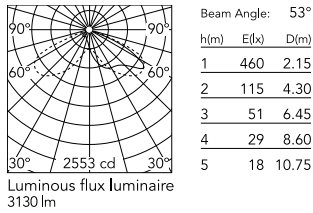

Physical

Colour	Anthracite
Orientation	Adjustable
Longitudinal tilting (°)	117
Net weight (kg)	6.03
Package height (mm)	170
Package width (mm)	305
Package length (mm)	505
Package volume (m3)	0.03
IP internal	65
Drive Over	No

Download

[Mounting instructions](#)  ZIP

Photometric Files

[LDT / IES](#)  ZIP

Technical Drawings

[2D](#)  ZIP

[3D](#)  ZIP

Schematic light drawing