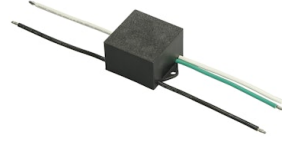

FLOS

FA972472430 Black

Franco 3 Street Optic Power Led

Designed by FLOS Outdoor, 2007

LED source included. Integrated electrical power supply 220-240V ON/OFF.
Graduated fixing bracket included. Equipped with a M20x1.5 cable guide (for 7mmϕ<math><13\text{mm}</math> cables) and IP68 connector. To ensure the tightness of the cable guide it's recommended to use flexible electric cables suitable for exterior use.
Optional accessories: posts and arms for mast mounting.

Accessories & Power Supply

OPTIONAL Pole

FA414006

Pole Ø 102 mm h 4000 mm With Base

OPTIONAL Pole

FA25033

Pole Ø76 mm h 3500 mm (+500 mm In-ground)

OPTIONAL Accessory

F990E00A000

S.P.D. (SURGE PROTECTION DEVICE)

OPTIONAL Pole

FA24806

Pole Ø76 mm h 3500 mm(with Base)

OPTIONAL Accessory

FA116

Base Plate and Fixing Bolts for Pole Ø 102 mm h 4000/5000 mm with Base