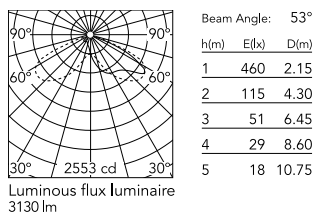

Schematic light drawing