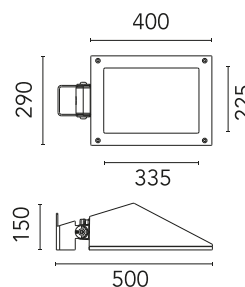

FLOS

FA972472406 Grey

Franco 3 Street Optic Power Led

Designed by FLOS Outdoor, 2007

LED source included. Integrated electrical power supply 220-240V ON/OFF.
Graduated fixing bracket included. Equipped with a M20x1.5 cable guide (for 7mmϕ<math><13\text{mm}</math> cables) and IP68 connector. To ensure the tightness of the cable guide it's recommended to use flexible electric cables suitable for exterior use.
Optional accessories: posts and arms for mast mounting.

Physical

Colour	Grey
Orientation	Adjustable
Longitudinal tilting (°)	117
Net weight (kg)	6.03
Package height (mm)	170
Package width (mm)	305
Package length (mm)	505
Package volume (m3)	0.03
IP internal	65
Drive Over	No

Pole Ø 102 mm h 4000 mm With
Base

OPTIONAL Pole

FA414506

Pole Ø 102 mm h 4000 mm (+500 mm In-ground)

OPTIONAL Pole

FA415006

Pole Ø 102 mm h 5000 mm With Base

OPTIONAL Pole

FA415506

Pole Ø 102 mm h 5000 mm (+500 mm In-ground)

OPTIONAL Accessory

FA116

Base Plate and Fixing Bolts for Pole Ø 102 mm h 4000/5000 mm with Base

OPTIONAL Bracket

FA11206

Pole Bracket Franco 2/Perseo 4 Ø 76 mm 180 mm Single