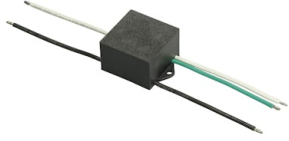

FLOS

FA972472406 Grey

Franco 3 Street Optic Power Led

Designed by FLOS Outdoor, 2007

LED source included. Integrated electrical power supply 220-240V ON/OFF.
Graduated fixing bracket included. Equipped with a M20x1.5 cable guide (for 7mmϕ<math><13\text{mm}</math> cables) and IP68 connector. To ensure the tightness of the cable guide it's recommended to use flexible electric cables suitable for exterior use.
Optional accessories: posts and arms for mast mounting.

Accessories & Power Supply

OPTIONAL Accessory

F990E00A000

S.P.D. (SURGE PROTECTION
DEVICE)

OPTIONAL Pole

FA24806

Pole Ø76 mm h 3500 mm(with
Base)

OPTIONAL Pole