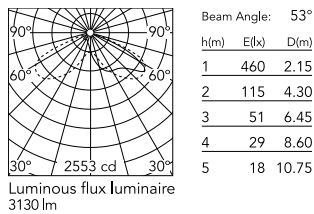

Physical

Colour	Grey
Orientation	Adjustable
Longitudinal tilting (°)	117
Net weight (kg)	6.03
Package height (mm)	170
Package width (mm)	305
Package length (mm)	505
Package volume (m3)	0.03
IP internal	65
Drive Over	No

Download

[Mounting instructions](#)  ZIP

Photometric Files

[LDT / IES](#)  ZIP

Technical Drawings

[2D](#)  ZIP

[3D](#)  ZIP

Schematic light drawing