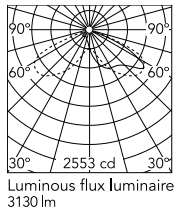

Schematic light drawing

Photometric

Lighting type	Direct
Light distribution	Asymmetric
CCT (K)	2700
CRI>	80
Extreme cut off	No

Electrical

Insulation class	I
Frequency (Hz)	50/60
Main voltage (Vac)	220-240
Power supply	Integrated
Dimmable	No
Power supply type	Non Dimmable
Dimming interface	Not Dimmable
Emergency	No