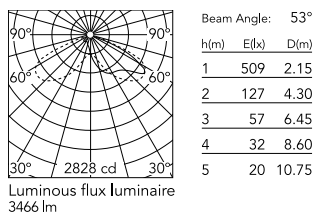

Physical

Colour	Anthracite
Orientation	Adjustable
Longitudinal tilting (°)	117
Net weight (kg)	6.03
Package height (mm)	170
Package width (mm)	305
Package length (mm)	505
Package volume (m3)	0.03
IP internal	65
Drive Over	No

Download

[Mounting instructions](#)  ZIP

Photometric Files

[LDT / IES](#)  ZIP

Technical Drawings

[2D](#)  ZIP

[3D](#)  ZIP

Schematic light drawing