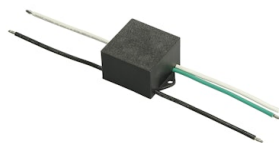

FLOS

FA972471430.A Black

Franco 3 Street Optic Power Led

Designed by FLOS Outdoor, 2007

LED source included. Integrated electrical power supply 220-240V ON/OFF.
Graduated fixing bracket included. Equipped with a M20x1.5 cable guide (for 7mmϕ<math><13\text{mm}</math> cables) and IP68 connector. To ensure the tightness of the cable guide it's recommended to use flexible electric cables suitable for exterior use.
Optional accessories: posts and arms for mast mounting.

Accessories & Power Supply

OPTIONAL
Pole

FA24806

Pole Ø76 mm h 3500 mm(with
Base)

OPTIONAL
Pole

FA24933

Pole Ø76 mm h 4500 mm(with
Base)

OPTIONAL
Accessory

F990E00A000

S.P.D. (SURGE PROTECTION
DEVICE)

OPTIONAL
Bracket

FA8906

Pole Bracket Franco 2/Perseo 4 Ø
102 mm 500 mm Double

OPTIONAL
Pole

FA24833

Pole Ø76 mm h 3500 mm(with
Base)