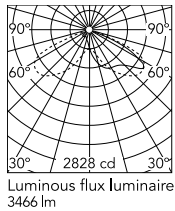

Physical

Colour	Black
Orientation	Adjustable
Longitudinal tilting (°)	117
Net weight (kg)	6.03
Package height (mm)	170
Package width (mm)	305
Package length (mm)	505
Package volume (m3)	0.03
IP internal	65
Drive Over	No

Download

[Mounting instructions](#)  ZIP

Photometric Files

[LDT / IES](#)  ZIP

Technical Drawings

[2D](#)  ZIP

[3D](#)  ZIP

Schematic light drawing