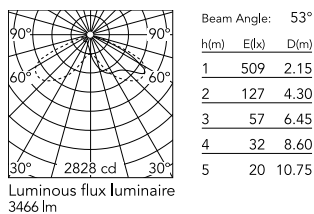

Schematic light drawing

Photometric

Lighting type	Direct
Light distribution	Asymmetric
CCT (K)	4000
CRI>	80
Extreme cut off	No

Electrical

Insulation class	I
Frequency (Hz)	50/60
Main voltage (Vac)	220-240
Power supply	Integrated
Dimmable	No
Power supply type	Non Dimmable
Dimming interface	Not Dimmable
Emergency	No