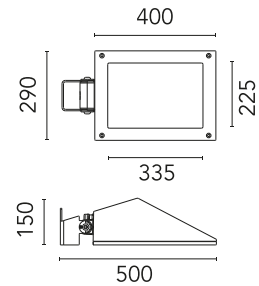

Are you a professional and your project needs consulting and support?

[BOOK AN APPOINTMENT](#)

Main specifications

EAN	8054793699943
Mounting	Ground
Light source type	LED
Light sources included	Yes
LED type	Power LED
Number of lamps	1
Power (W)	43
System power (W)	43
Source flux (lm)	5775
Lumen Output (lm)	3466

Physical

Colour	Forest Green
Orientation	Adjustable
Longitudinal tilting (°)	117
Net weight (kg)	6.03
Package height (mm)	170
Package width (mm)	305
Package length (mm)	505
Package volume (m3)	0.03
IP internal	65
Drive Over	No

Download

[Mounting instructions](#) ZIP

Photometric Files

[LDT / IES](#) ZIP

Technical Drawings

[2D](#) ZIP

[3D](#) ZIP