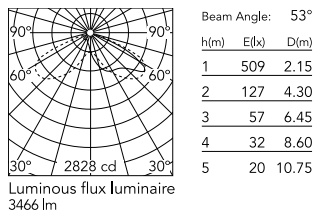

Schematic light drawing