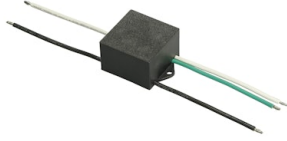

FLOS

FA972471412.A Forest Green

Franco 3 Street Optic Power Led

Designed by FLOS Outdoor, 2007

LED source included. Integrated electrical power supply 220-240V ON/OFF.
Graduated fixing bracket included. Equipped with a M20x1.5 cable guide (for 7mmϕ<math><13\text{mm}</math> cables) and IP68 connector. To ensure the tightness of the cable guide it's recommended to use flexible electric cables suitable for exterior use.
Optional accessories: posts and arms for mast mounting.

Accessories & Power Supply

OPTIONAL
Bracket

FA9006

Pole Bracket Franco 2/Perseo 4 Ø
102 mm 180 mm Double

OPTIONAL
Accessory

F990E00A000

S.P.D. (SURGE PROTECTION
DEVICE)

OPTIONAL
Pole