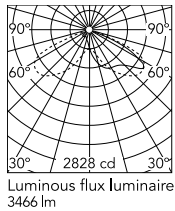

Physical

Colour	Grey
Orientation	Adjustable
Longitudinal tilting (°)	117
Net weight (kg)	6.03
Package height (mm)	170
Package width (mm)	305
Package length (mm)	505
Package volume (m3)	0.03
IP internal	65
Drive Over	No

Download

[Mounting instructions](#)  ZIP

Photometric Files

[LDT / IES](#)  ZIP

Technical Drawings

[2D](#)  ZIP

[3D](#)  ZIP

Schematic light drawing