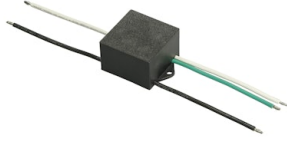

FLOS

FA972471401.A White

Franco 3 Street Optic Power Led

Designed by FLOS Outdoor, 2007

LED source included. Integrated electrical power supply 220-240V ON/OFF.
Graduated fixing bracket included. Equipped with a M20x1.5 cable guide (for 7mmϕ<math><13\text{mm}</math> cables) and IP68 connector. To ensure the tightness of the cable guide it's recommended to use flexible electric cables suitable for exterior use.
Optional accessories: posts and arms for mast mounting.

Accessories & Power Supply

OPTIONAL Pole

FA25033

Pole Ø76 mm h 3500 mm (+500 mm In-ground)

OPTIONAL Accessory

F990E00A000

S.P.D. (SURGE PROTECTION DEVICE)

OPTIONAL Pole