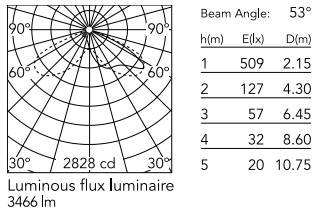

Physical

Colour	White
Orientation	Adjustable
Longitudinal tilting (°)	117
Net weight (kg)	6.03
Package height (mm)	170
Package width (mm)	305
Package length (mm)	505
Package volume (m3)	0.03
IP internal	65
Drive Over	No

Download

[Mounting instructions](#)  ZIP

Photometric Files

[LDT / IES](#)  ZIP

Technical Drawings

[2D](#)  ZIP

[3D](#)  ZIP

Schematic light drawing