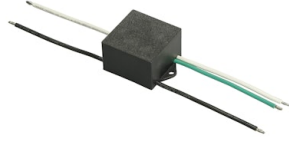

FLOS

FA972481433-300 Anthracite

Franco 3 Street Optic Power Led Dimmable Dali

Designed by FLOS Outdoor, 2007

LED source included. Integrated electrical power supply 220-240V ON/OFF. Graduated fixing bracket included. Equipped with a M20x1.5 cable guide (for 7mmϕ<math><13\text{mm}</math> cables) and IP68 connector. To ensure the tightness of the cable guide it's recommended to use flexible electric cables suitable for exterior use. Optional accessories: posts and arms for mast mounting.

Replaceable (LED only) light source by a professional

Replaceable control gear by a professional

Accessories & Power Supply

OPTIONAL
Pole

FA414033

Pole Ø 102 mm h 4000 mm With
Base

OPTIONAL
Accessory

F990E00A000

S.P.D. (SURGE PROTECTION
DEVICE)

OPTIONAL
Pole

FA24833

Pole Ø76 mm h 3500 mm(with
Base)

OPTIONAL
Pole

FA25033

Pole Ø76 mm h 3500 mm (+500
mm In-ground)

OPTIONAL
Pole