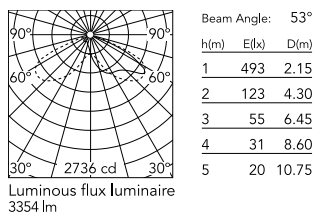

Physical

Colour	Anthracite
Orientation	Adjustable
Longitudinal tilting (°)	117
Net weight (kg)	6.03
Package height (mm)	170
Package width (mm)	305
Package length (mm)	505
Package volume (m3)	0.03
IP internal	65
Drive Over	No

Download

[Mounting instructions](#)  ZIP

Photometric Files

[LDT / IES](#)  ZIP

Technical Drawings

[2D](#)  ZIP

[3D](#)  ZIP

Schematic light drawing