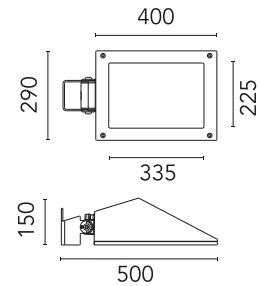

LED source included. Integrated electrical power supply 220-240V ON/OFF. Graduated fixing bracket included. Equipped with a M20x1.5 cable guide (for 7mmϕ<math><13\text{mm}</math> cables) and IP68 connector. To ensure the tightness of the cable guide it's recommended to use flexible electric cables suitable for exterior use. Optional accessories: posts and arms for mast mounting.