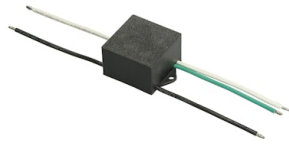

## Accessories & Power Supply

OPTIONAL Pole

FA414533

Pole Ø 102 mm h 4000 mm (+500 mm In-ground)

OPTIONAL Accessory

F990E00A000

S.P.D. (SURGE PROTECTION DEVICE)

OPTIONAL Pole