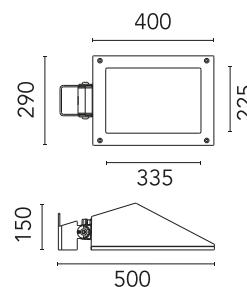

Are you a professional and your project needs consulting and support?

[BOOK AN APPOINTMENT](#)

Main specifications

EAN	8054793700755
Mounting	Ground
Light source type	LED
Light sources included	Yes
LED type	Power LED
Number of lamps	1
Power (W)	43
System power (W)	43
Source flux (lm)	5589
Lumen Output (lm)	3354

Physical

Colour	Black
Orientation	Adjustable
Longitudinal tilting (°)	117
Net weight (kg)	6.03
Package height (mm)	170
Package width (mm)	305
Package length (mm)	505
Package volume (m3)	0.03
IP internal	65
Drive Over	No

Download

[Mounting instructions](#) ZIP

Photometric Files

[LDT / IES](#) ZIP

Technical Drawings

[2D](#) ZIP

[3D](#) ZIP