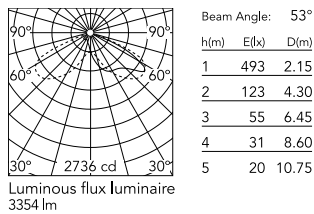

Physical

Colour	Deep Brown
Orientation	Adjustable
Longitudinal tilting (°)	117
Net weight (kg)	6.03
Package height (mm)	170
Package width (mm)	305
Package length (mm)	505
Package volume (m3)	0.03
IP internal	65
Drive Over	No

Download

[Mounting instructions](#)  ZIP

Photometric Files

[LDT / IES](#)  ZIP

Technical Drawings

[2D](#)  ZIP

[3D](#)  ZIP

Schematic light drawing