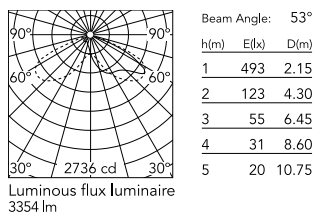

Schematic light drawing