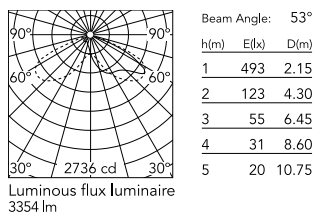

Physical

Colour	Grey
Orientation	Adjustable
Longitudinal tilting (°)	117
Net weight (kg)	6.03
Package height (mm)	170
Package width (mm)	305
Package length (mm)	505
Package volume (m3)	0.03
IP internal	65
Drive Over	No

Download

[Mounting instructions](#)  ZIP

Photometric Files

[LDT / IES](#)  ZIP

Technical Drawings

[2D](#)  ZIP

[3D](#)  ZIP

Schematic light drawing