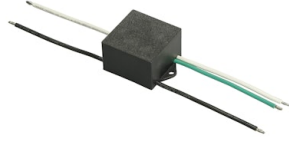

FLOS

FA972481406-300 Grey

Franco 3 Street Optic Power Led Dimmable Dali

Designed by FLOS Outdoor, 2007

LED source included. Integrated electrical power supply 220-240V ON/OFF. Graduated fixing bracket included. Equipped with a M20x1.5 cable guide (for 7mmϕ<math><13\text{mm}</math> cables) and IP68 connector. To ensure the tightness of the cable guide it's recommended to use flexible electric cables suitable for exterior use. Optional accessories: posts and arms for mast mounting.

Accessories & Power Supply

OPTIONAL
Pole

FA415506

Pole Ø 102 mm h 5000 mm (+500 mm In-ground)

OPTIONAL
Accessory

F990E00A000

S.P.D. (SURGE PROTECTION DEVICE)

OPTIONAL
Pole