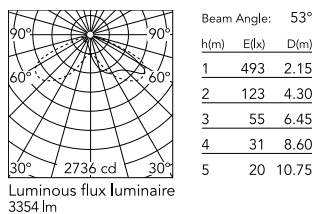

Schematic light drawing

Photometric

Lighting type	Direct
Light distribution	Asymmetric
CCT (K)	3000
CRI>	80
Extreme cut off	No

Electrical

Insulation class	I
Frequency (Hz)	50/60
Main voltage (Vac)	220-240
Power supply	Integrated
Dimmable	No
Power supply type	Dimmable DALI 2
Dimming interface	Not Dimmable
Emergency	No