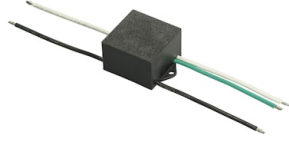

FLOS

FA972472433-300 Anthracite

Franco 3 Street Optic Power Led Dimmable Dali

Designed by FLOS Outdoor, 2007

LED source included. Integrated electrical power supply 220-240V ON/OFF. Graduated fixing bracket included. Equipped with a M20x1.5 cable guide (for 7mmϕ<math><13\text{mm}</math> cables) and IP68 connector. To ensure the tightness of the cable guide it's recommended to use flexible electric cables suitable for exterior use. Optional accessories: posts and arms for mast mounting.

Accessories & Power Supply

OPTIONAL
Pole

FA414533

Pole Ø 102 mm h 4000 mm (+500
mm In-ground)

OPTIONAL
Accessory

F990E00A000

S.P.D. (SURGE PROTECTION
DEVICE)

OPTIONAL
Pole

FA24833

Pole Ø76 mm h 3500 mm(with
Base)

OPTIONAL
Pole

FA25033

Pole Ø76 mm h 3500 mm (+500
mm In-ground)

OPTIONAL
Bracket

FA11333

Pole Bracket Franco 2/Perseo 4 Ø
76 mm 500 mm Single