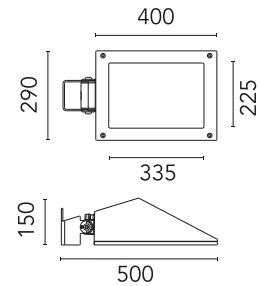

Are you a professional and your project needs consulting and support?

[BOOK AN APPOINTMENT](#)

Main specifications

EAN	8054793700359
Mounting	Ground
Light source type	LED
Light sources included	Yes
LED type	Power LED
Number of lamps	1
Power (W)	43
System power (W)	43
Source flux (lm)	5216
Lumen Output (lm)	3130

Physical

Colour	Deep Brown
Orientation	Adjustable
Longitudinal tilting (°)	117
Net weight (kg)	6.03
Package height (mm)	170
Package width (mm)	305
Package length (mm)	505
Package volume (m3)	0.03
IP internal	65
Drive Over	No

Download

[Mounting instructions](#) ZIP

Photometric Files

[LDT / IES](#) ZIP

Technical Drawings

[2D](#) ZIP

[3D](#) ZIP