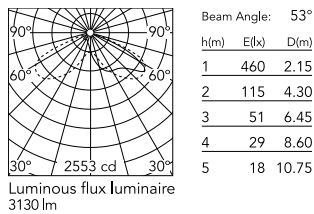

Physical

Colour	Deep Brown
Orientation	Adjustable
Longitudinal tilting (°)	117
Net weight (kg)	6.03
Package height (mm)	170
Package width (mm)	305
Package length (mm)	505
Package volume (m3)	0.03
IP internal	65
Drive Over	No

Download

[Mounting instructions](#)  ZIP

Photometric Files

[LDT / IES](#)  ZIP

Technical Drawings

[2D](#)  ZIP

[3D](#)  ZIP

Schematic light drawing