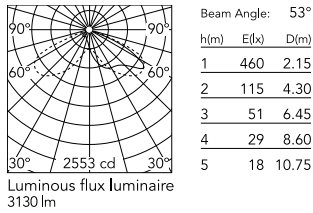

Physical

Colour	Forest Green
Orientation	Adjustable
Longitudinal tilting (°)	117
Net weight (kg)	6.03
Package height (mm)	170
Package width (mm)	305
Package length (mm)	505
Package volume (m3)	0.03
IP internal	65
Drive Over	No

Download

[Mounting instructions](#)  ZIP

Photometric Files

[LDT / IES](#)  ZIP

Technical Drawings

[2D](#)  ZIP

[3D](#)  ZIP

Schematic light drawing