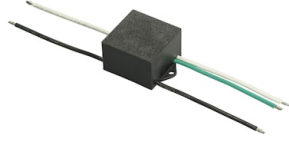

## Accessories & Power Supply

OPTIONAL  
Pole

FA25006

Pole Ø76 mm h 3500 mm (+500 mm In-ground)

OPTIONAL  
Accessory

F990E00A000

S.P.D. (SURGE PROTECTION DEVICE)

OPTIONAL  
Pole