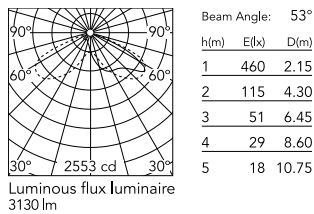

Physical

Colour	White
Orientation	Adjustable
Longitudinal tilting (°)	117
Net weight (kg)	6.03
Package height (mm)	170
Package width (mm)	305
Package length (mm)	505
Package volume (m3)	0.03
IP internal	65
Drive Over	No

Download

[Mounting instructions](#)  ZIP

Photometric Files

[LDT / IES](#)  ZIP

Technical Drawings

[2D](#)  ZIP

[3D](#)  ZIP

Schematic light drawing