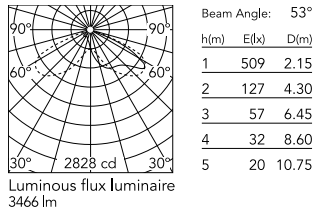

Schematic light drawing

Photometric

Lighting type	Direct
Light distribution	Asymmetric
CCT (K)	4000
CRI>	80
Extreme cut off	No

Electrical

Insulation class	I
Frequency (Hz)	50/60
Main voltage (Vac)	220-240
Power supply	Integrated
Dimmable	No
Power supply type	Dimmable DALI 2
Dimming interface	Not Dimmable
Emergency	No