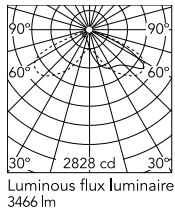

Physical

Colour	Forest Green
Orientation	Adjustable
Longitudinal tilting (°)	117
Net weight (kg)	6.03
Package height (mm)	170
Package width (mm)	305
Package length (mm)	505
Package volume (m3)	0.03
IP internal	65
Drive Over	No

Download

[Mounting instructions](#)  ZIP

Photometric Files

[LDT / IES](#)  ZIP

Technical Drawings

[2D](#)  ZIP

[3D](#)  ZIP

Schematic light drawing